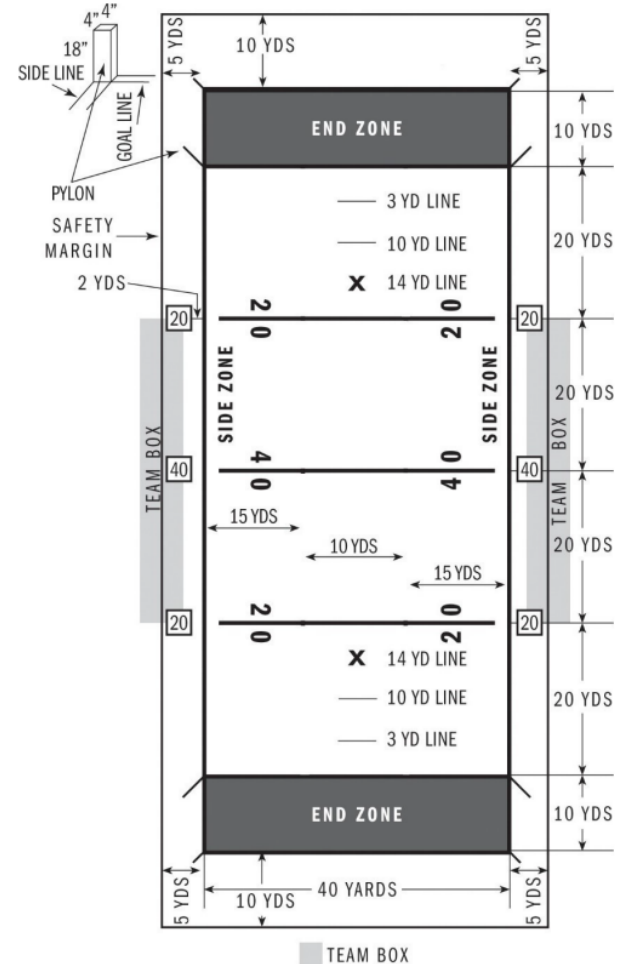

PLANNING

- **Rules (if not a sanctioned state sport)**
 - Official NIRSA Flag Football Rules
 - Rules from other sanctioned states
- **Field Structure**
 - The field is 40 yards wide and 80 yards long. End Zones are 10 yards deep.
- **Officials**
 - Utilized Tackle Football officials
- **Training**
 - Officials
 - Coaches Clinics